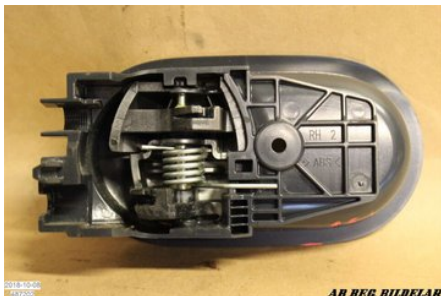

Vehicle - Mitsubishi Colt

Chassi no.:	Model year:	Milage:	Fuel:
XMCXJZ34A7F081660	2007	13.800	Bensin
Colour:	Colour code:	Interior:	Interior code:
SVART	-	-	17H
Gearbox:	Gearbox no.:	Gearbox ratio:	Group code:
AUT	-	-	-
Engine:	Engine code:	Manufacturing date:	Registration date:
4A90	-	200704	2007-05-02

Description:
MITSUBISHI COLT 1,3 4A90 AUT 5DR CC BENSIN