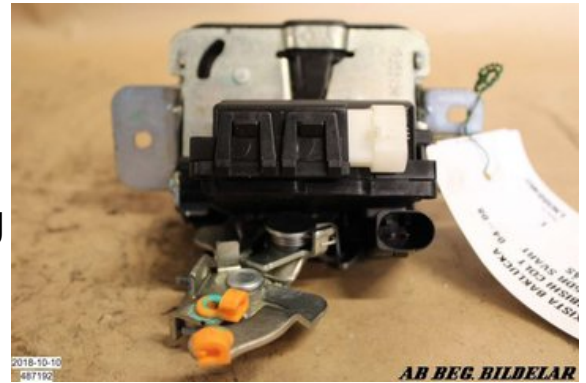

Tel.: 013-100110

Fax:

www.begbildelar.com

Part - Lock case rear hatch

Stock no.:	Position:	Quality:	Fits fr./to m.y
W487192		A	-
New code:	Manufacturer:	Manufacturer no.:	Original no.:
-	-	MR959190	-
Description: MED C-LÅS			

Vehicle - Mitsubishi Colt

Chassi no.:	Model year:	Milage:	Fuel:
XMCXJZ34A7F081660	2007	13.800	Bensin
Colour:	Colour code:	Interior:	Interior code:
SVART	-	-	17H
Gearbox:	Gearbox no.:	Gearbox ratio:	Group code:
AUT	-	-	-
Engine:	Engine code:	Manufacturing date:	Registration date:
4A90	-	200704	2007-05-02

Description:
MITSUBISHI COLT 1,3 4A90 AUT 5DR CC BENSIN

Direct link: <http://www.bildelsbasen.se/131-W487192.html>