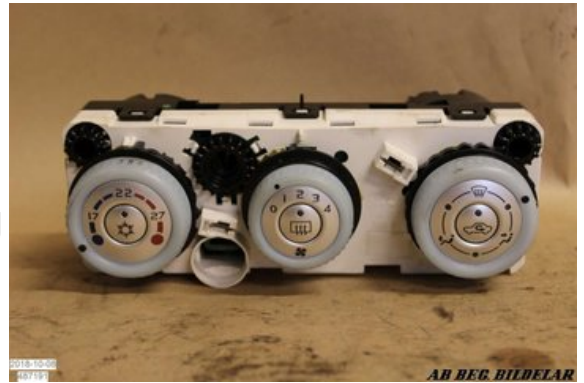

### Part - AC Control unit / Maneuver unit

Stock no.:	Position:	Quality:	Fits fr./to m.y
W487191		A	-
New code:	Manufacturer:	Manufacturer no.:	Original no.:
-	-	69657032	69667301
Description:			
-			

### Vehicle - Mitsubishi Colt

Chassi no.:	Model year:	Milage:	Fuel:
XMCXJZ34A7F081660	2007	13.800	Bensin
Colour:	Colour code:	Interior:	Interior code:
SVART	-	-	17H
Gearbox:	Gearbox no.:	Gearbox ratio:	Group code:
AUT	-	-	-
Engine:	Engine code:	Manufacturing date:	Registration date:
4A90	-	200704	2007-05-02