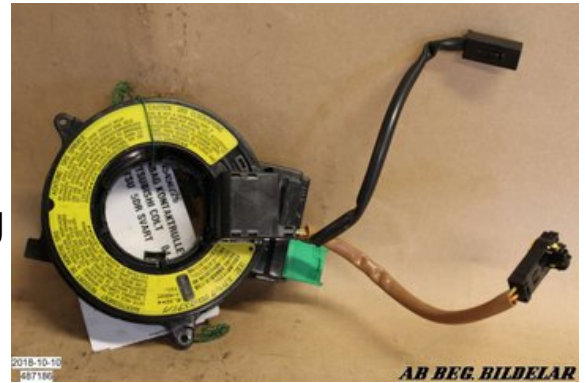

### Part - Contact roll Airbag

Stock no.:	Position:	Quality:	Fits fr./to m.y
W487186		A	-
New code:	Manufacturer:	Manufacturer no.:	Original no.:
-	-	-	A4545450226
Description:	-		

### Vehicle - Mitsubishi Colt

Chassi no.:	Model year:	Milage:	Fuel:
XMCXJZ34A7F081660	2007	13.800	Bensin
Colour:	Colour code:	Interior:	Interior code:
SVART	-	-	17H
Gearbox:	Gearbox no.:	Gearbox ratio:	Group code:
AUT	-	-	-
Engine:	Engine code:	Manufacturing date:	Registration date:
4A90	-	200704	2007-05-02
Description:	MITSUBISHI COLT 1,3 4A90 AUT 5DR CC BENSIN		