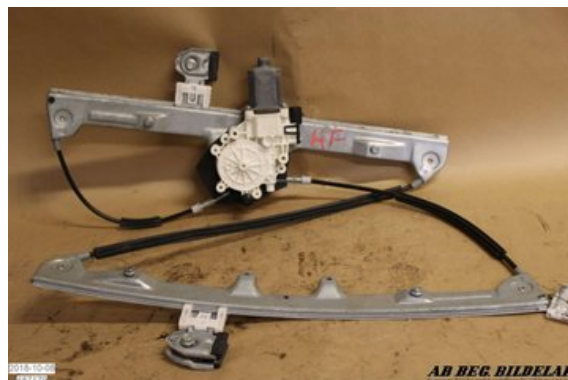

## Begagnade Bildelar i Linköping AB / Norrköping

Ensbövägen 5

58254 Linköping

Tel.: 013-100110

Fax:

[www.begbildelar.com](http://www.begbildelar.com)

### Part - Window lifter electric complete

Stock no.:	Position:	Quality:	Fits fr./to m.y
W487179		A	-
New code:	Manufacturer:	Manufacturer no.:	Original no.:
-	-	-	0130822207
Description: HÖGER FRAM			

### Vehicle - Mitsubishi Colt

Chassi no.:	Model year:	Milage:	Fuel:
XMCXJZ34A7F081660	2007	13.800	Bensin
Colour:	Colour code:	Interior:	Interior code:
SVART	-	-	17H
Gearbox:	Gearbox no.:	Gearbox ratio:	Group code:
AUT	-	-	-
Engine:	Engine code:	Manufacturing date:	Registration date:
4A90	-	200704	2007-05-02
Description: MITSUBISHI COLT 1,3 4A90 AUT 5DR CC BENSIN			