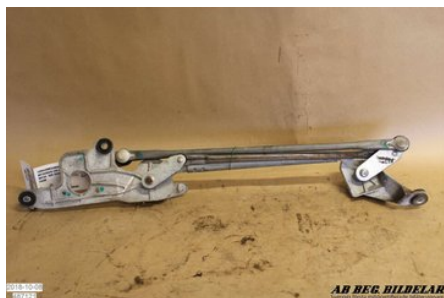

Tel.: 013-100110

Fax:

www.begbildelar.com

Part - Windshield Wiper mechanism

Stock no.:	Position:	Quality:	Fits fr./to m.y
W487121	-	A	-
New code:	Manufacturer:	Manufacturer no.:	Original no.:
-	-	-	-
Description:			
FRAM			

Vehicle - Mitsubishi Colt

Chassi no.:	Model year:	Milage:	Fuel:
XMCXJZ34A7F081660	2007	13.800	Bensin
Colour:	Colour code:	Interior:	Interior code:
SVART	-	-	17H
Gearbox:	Gearbox no.:	Gearbox ratio:	Group code:
AUT	-	-	-
Engine:	Engine code:	Manufacturing date:	Registration date:
4A90	-	200704	2007-05-02
Description:			
MITSUBISHI COLT 1,3 4A90 AUT 5DR CC BENSIN			