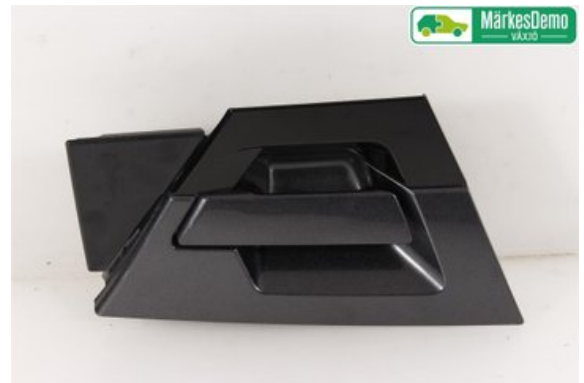

### Part - Handle exterior

Stock no.:	Position:	Quality:	Fits fr./to m.y
W2455688	Left rear	A	-
New code:	Manufacturer:	Manufacturer no.:	Original no.:
-	-	-	69240F4010
Description:			
Bak			