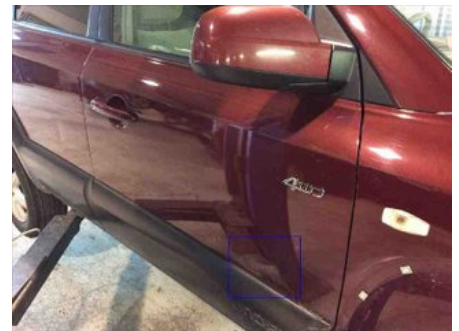

Vehicle - Hyundai Tucson

Chassi no.:	Model year:	Milage:	Fuel:
KMHJN81DP5U107012	2004	21.619	Bensin
Colour:	Colour code:	Interior:	Interior code:
MRÖD	-	-	-
Gearbox:	Gearbox no.:	Gearbox ratio:	Group code:
AUTOMAT	-	-	-
Engine:	Engine code:	Manufacturing date:	Registration date:
2.7 G6BA	-	200412	2005-04-29
Description:			
TUCSON 2.7 2.7 G6BA AUTOMAT 5DR BENSIN