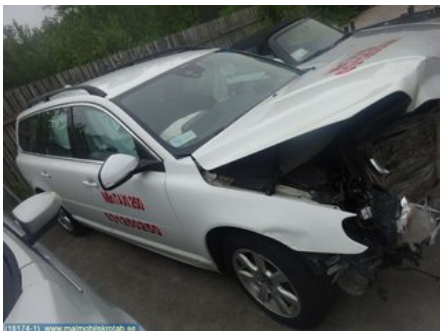

Vehicle - Volvo V70

Chassi no.:	Model year:	Milage:	Fuel:
YV1BW84ABD1256993	2013	35.029	Diesel
Colour:	Colour code:	Interior:	Interior code:
VIT	61400	SKINN	EL0100
Gearbox:	Gearbox no.:	Gearbox ratio:	Group code:
AUTO: 6-VÄXEL	1285041	-	-
Engine:	Engine code:	Manufacturing date:	Registration date:
1.6 D2 114 HK	D4162T	-	-
Description:			
VOLVO V70 D2 1,6 5DR