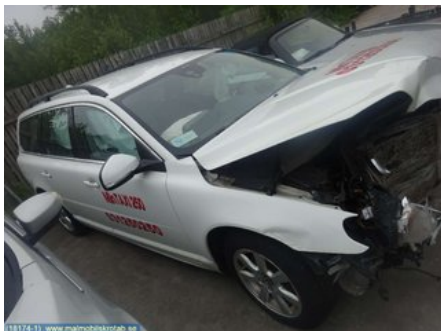

Vehicle - Volvo V70

Chassi no.:	Model year:	Milage:	Fuel:
YV1BW84ABD1256993	2013	35.029	Diesel
Colour:	Colour code:	Interior:	Interior code:
VIT	61400	SKINN	EL0100
Gearbox:	Gearbox no.:	Gearbox ratio:	Group code:
AUTO: 6-VÄXEL	1285041	-	-
Engine:	Engine code:	Manufacturing date:	Registration date:
1.6 D2 114 HK	D4162T	-	-
Description:			
VOLVO V70 D2 1,6 5DR