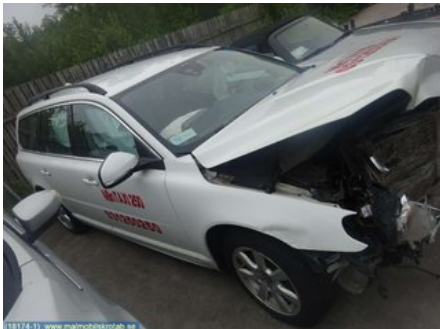

Vehicle - Volvo V70

Chassi no.:	Model year:	Milage:	Fuel:
YV1BW84ABD1256993	2013	35.029	Diesel
Colour:	Colour code:	Interior:	Interior code:
VIT	61400	SKINN	EL0100
Gearbox:	Gearbox no.:	Gearbox ratio:	Group code:
AUTO: 6-VÄXEL	1285041	-	-
Engine:	Engine code:	Manufacturing date:	Registration date:
1.6 D2 114 HK	D4162T	-	-
Description:			
VOLVO V70 D2 1,6 5DR