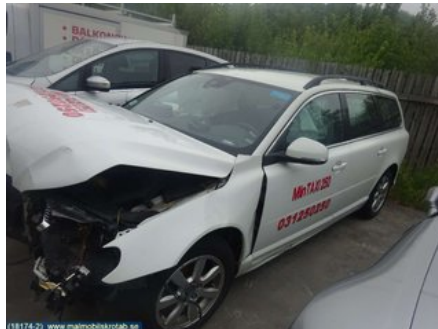

Vehicle - Volvo V70

Chassi no.:	Model year:	Milage:	Fuel:
YV1BW84ABD1256993	2013	35.029	Diesel
Colour:	Colour code:	Interior:	Interior code:
VIT	61400	SKINN	EL0100
Gearbox:	Gearbox no.:	Gearbox ratio:	Group code:
AUTO: 6-VÄXEL	1285041	-	-
Engine:	Engine code:	Manufacturing date:	Registration date:
1.6 D2 114 HK	D4162T	-	-
Description:			
VOLVO V70 D2 1,6 5DR