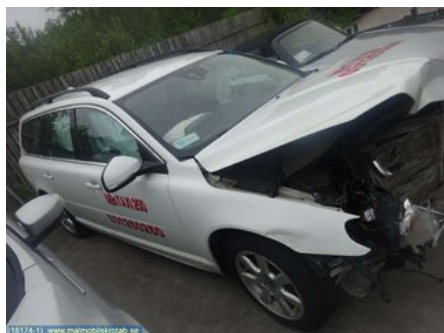

Vehicle - Volvo V70

Chassi no.:	Model year:	Milage:	Fuel:
YV1BW84ABD1256993	2013	35.029	Diesel
Colour:	Colour code:	Interior:	Interior code:
VIT	61400	SKINN	EL0100
Gearbox:	Gearbox no.:	Gearbox ratio:	Group code:
AUTO: 6-VÄXEL	1285041	-	-
Engine:	Engine code:	Manufacturing date:	Registration date:
1.6 D2 114 HK	D4162T	-	-
Description:			
VOLVO V70 D2 1,6 5DR