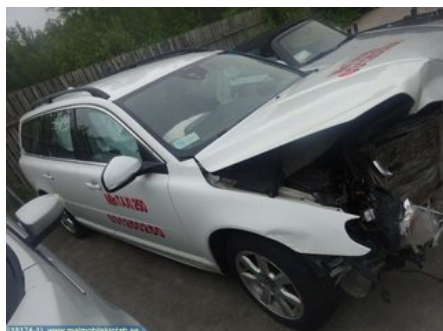

Vehicle - Volvo V70

Chassi no.:	Model year:	Milage:	Fuel:
YV1BW84ABD1256993	2013	35.029	Diesel
Colour:	Colour code:	Interior:	Interior code:
VIT	61400	SKINN	EL0100
Gearbox:	Gearbox no.:	Gearbox ratio:	Group code:
AUTO: 6-VÄXEL	1285041	-	-
Engine:	Engine code:	Manufacturing date:	Registration date:
1.6 D2 114 HK	D4162T	-	-
Description:			
VOLVO V70 D2 1,6 5DR