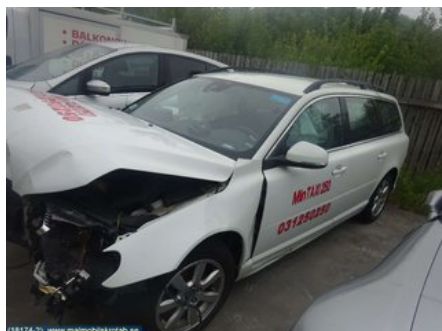

Vehicle - Volvo V70

Chassi no.:	Model year:	Milage:	Fuel:
YV1BW84ABD1256993	2013	35.029	Diesel
Colour:	Colour code:	Interior:	Interior code:
VIT	61400	SKINN	EL0100
Gearbox:	Gearbox no.:	Gearbox ratio:	Group code:
AUTO: 6-VÄXEL	1285041	-	-
Engine:	Engine code:	Manufacturing date:	Registration date:
1.6 D2 114 HK	D4162T	-	-
Description:			
VOLVO V70 D2 1,6 5DR