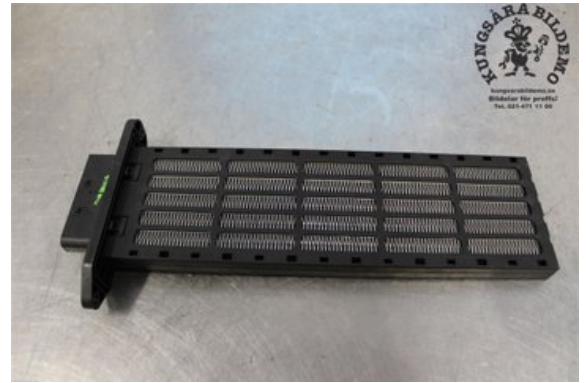

### Part - Cell package

Stock no.:	Position:	Quality:	Fits fr./to m.y
W615356		A	-
New code:	Manufacturer:	Manufacturer no.:	Original no.:
	-	-	97191-3KAA0
Description:			
ELEKTRISK			