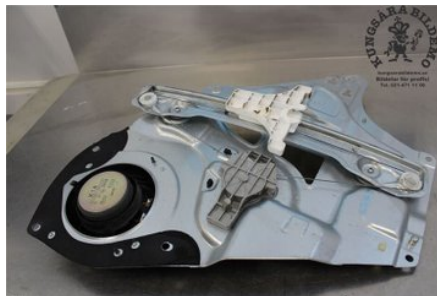

Vehicle - KIA Sportage

Chassi no.:	Model year:	Milage:	Fuel:
U5YPC813DBL049825	2011	9.674	Diesel
Colour:	Colour code:	Interior:	Interior code:
Lbrun	D5	SVART TYG	WK
Gearbox:	Gearbox no.:	Gearbox ratio:	Group code:
Automat	-	-	-
Engine:	Engine code:	Manufacturing date:	Registration date:
1995	D4HA	201102	20110309

Description:

KIA SPORTAGE 11-15 D4HA AUTOMAT 5DR STATIONSVAGN K