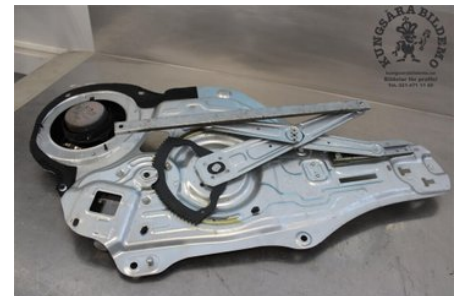

Vehicle - KIA Sportage

Chassi no.:	Model year:	Milage:	Fuel:
U5YPC813DBL049825	2011	9.674	Diesel
Colour:	Colour code:	Interior:	Interior code:
Lbrun	D5	SVART TYG	WK
Gearbox:	Gearbox no.:	Gearbox ratio:	Group code:
Automat	-	-	-
Engine:	Engine code:	Manufacturing date:	Registration date:
1995	D4HA	201102	20110309

Description:

KIA SPORTAGE 11-15 D4HA AUTOMAT 5DR STATIONSVAGN K