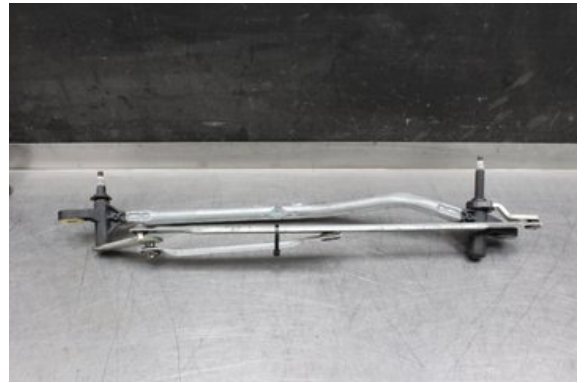

### Part - Windshield Wiper mechanism

Stock no.:	Position:	Quality:	Fits fr./to m.y
W534263		A	-
New code:	Manufacturer:	Manufacturer no.:	Original no.:
-	-	-	8K1955023C
Description: TESTAD OK			