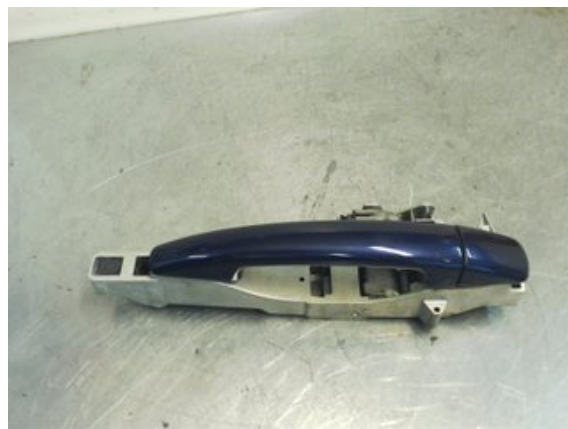

Tel.: 019-450690

Fax: 019-450692

www.svenskbilatervinning.se

Part - Handle exterior

Stock no.:	Position:	Quality:	Fits fr./to m.y
W96112	Left rear	A	-
New code:	Manufacturer:	Manufacturer no.:	Original no.:
-	-	-	-
Description:	-		

Vehicle - Citroen C4

Chassi no.:	Model year:	Milage:	Fuel:
VF7LCRFJF74514321	2006	8.409	Bensin
Colour:	Colour code:	Interior:	Interior code:
ORIENTALBLÅMET	KPU	GRÅ	FÄRG:"FZ", TYG : "SS"
Gearbox:	Gearbox no:	Gearbox ratio:	Group code:
AUT(4 STEG)AVXLL AL4	2222VW (2223SX)	-	-
Engine:	Engine code:	Manufacturing date:	Registration date:
2,0VTR (103KW) RFJ	0135NL (0139SL)	-	-
Description:	5DK-S 2.0I AUT ABS ESPACC,DRAG,FÄRDDAT,FARTHÅLL		