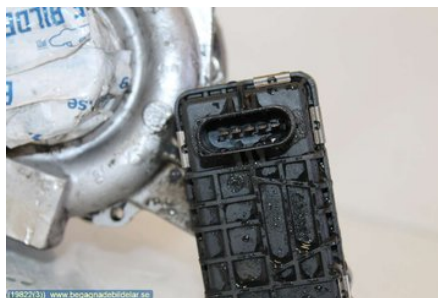

Vehicle - Mercedes Sprinter

Chassi no.:	Model year:	Milage:	Fuel:
WDB9066351S313994	2008	20.290	Diesel
Colour:	Colour code:	Interior:	Interior code:
-	-	-	-
Gearbox:	Gearbox no.:	Gearbox ratio:	Group code:
711651	A 001 260 36 00	-	-
Engine:	Engine code:	Manufacturing date:	Registration date:
646985	646985 51 600381	-	-
Description:			
311.646.985.80KW.5VX