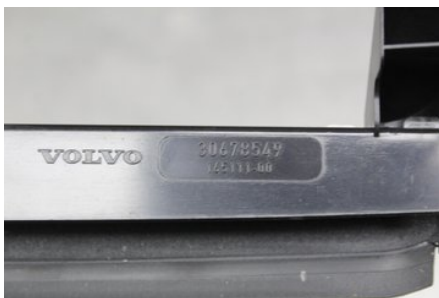

Vehicle - Volvo V70

Chassi no.:	Model year:	Milage:	Fuel:
YV1BW84A1C1245844	2012	12.908	Diesel
Colour:	Colour code:	Interior:	Interior code:
GRÅ	-	-	-
Gearbox:	Gearbox no.:	Gearbox ratio:	Group code:
6vxl/MMT6	1285027	-	-
Engine:	Engine code:	Manufacturing date:	Registration date:
1,6D/D4162T	36050493	201204	2012-04-23

Description:

1.6D D2 DIESEL KOMBI 114HK 1,6D/D4162T 6VXL/MMT6 5D