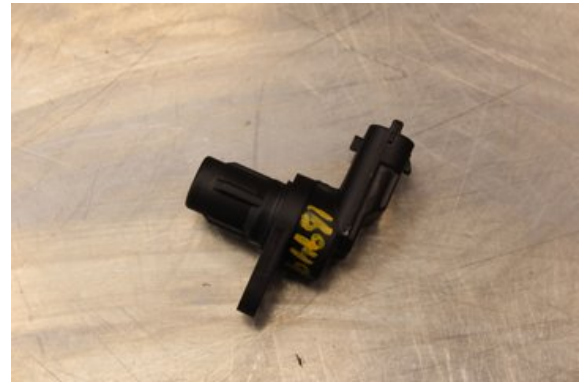

Stock no.:

W528516

150 SEK

Shipping price / Shipping time:

- / 1-3 days

Vimmerby Bildemontering AB

Källnäs 110

59872 Södra Vi

Tel.: 0492-20028

Fax: 0492-20720

www.vimmerbybildemontering.se

Part - Transmitters RPM / Ignition mode

Stock no.:	Position:	Quality:	Fits fr./to m.y
W528516		A	-
New code:	Manufacturer:	Manufacturer no.:	Original no.:
-	-	-	-
Description: TESTAD OK			

Vehicle - Volvo V70

Chassi no.:	Model year:	Milage:	Fuel:
YV1SW694272647854	2007	26.506	Diesel
Colour:	Colour code:	Interior:	Interior code:
GRÅ	-	-	-
Gearbox:	Gearbox no.:	Gearbox ratio:	Group code:
5vxl/M56	-	-	-
Engine:	Engine code:	Manufacturing date:	Registration date:
2,4D/D5244T5	-	200612	2006-12-15
Description: 2.4D D5 DIESEL 163HK 2,4D/D5244T5 5VXL/M56 5DR HGV			