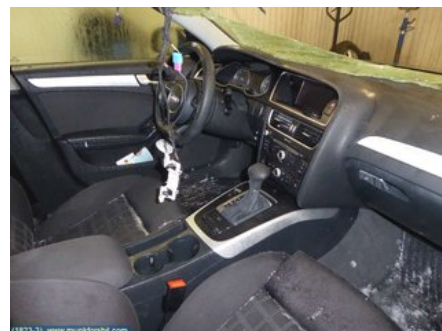

Vehicle - Audi A4, S4

Chassi no.:	Model year:	Milage:	Fuel:
WAUZZZ8K1FA022791	2015	15.560	Diesel
Colour:	Colour code:	Interior:	Interior code:
SVART	LY9B	TYG	N2E/FZ
Gearbox:	Gearbox no.:	Gearbox ratio:	Group code:
AUT	PJU	-	-
Engine:	Engine code:	Manufacturing date:	Registration date:
2,0TDI	CNHA	N/A	N/A
Description:			
2,0TDI AUT 4WD CBI ABS AC S-LINE 11-07-2014			