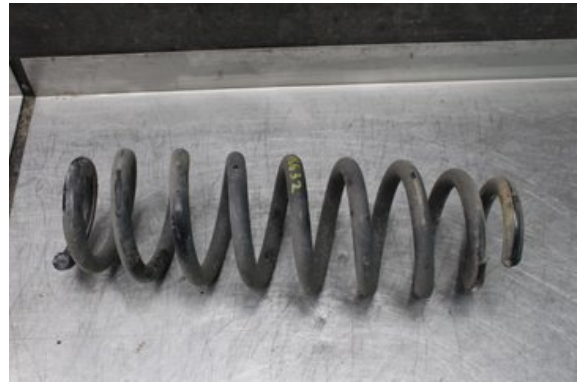

Stock no.:

W527341

300 SEK

Shipping price / Shipping time:

- / 1-3 days

Vimmerby Bildemontering AB

Källnäs 110

59872 Södra Vi

Tel.: 0492-20028

Fax: 0492-20720

www.vimmerbybildemontering.se

Part - Suspension

Stock no.:	Position:	Quality:	Fits fr./to m.y
W527341	Rear	A	-
New code:	Manufacturer:	Manufacturer no.:	Original no.:
-	-	33536767336	-
Description:			
TESTAD OK!			

Vehicle - BMW 1-Series

Chassi no.:	Model year:	Milage:	Fuel:
WBAUD71070P416841	2009	20.623	Diesel
Colour:	Colour code:	Interior:	Interior code:
LGRÅ	-	-	-
Gearbox:	Gearbox no.:	Gearbox ratio:	Group code:
6vxl	23007625468	-	-
Engine:	Engine code:	Manufacturing date:	Registration date:
2.0D/N47D20C	11002157055	200906	2009-07-06
Description:			
118D 2.0D 143HK 2.0D/N47D20C 6VXL 5DR CC DIESEL			