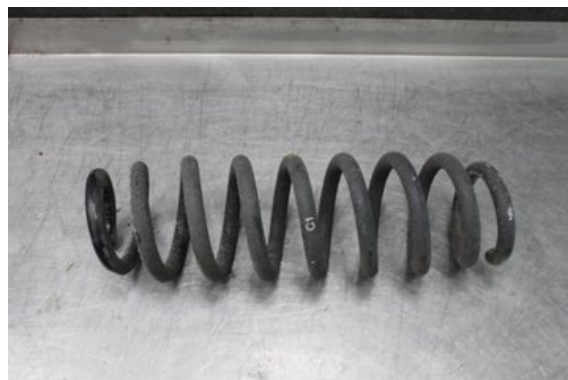

### Part - Suspension

Stock no.:	Position:	Quality:	Fits fr./to m.y
W527340	Rear	A	-
New code:	Manufacturer:	Manufacturer no.:	Original no.:
-	-	33536767336	-
Description:			
TESTAD OK!			

### Vehicle - BMW 1-Series

Chassi no.:	Model year:	Milage:	Fuel:
WBAUD71070P416841	2009	20.623	Diesel
Colour:	Colour code:	Interior:	Interior code:
LGRÅ	-	-	-
Gearbox:	Gearbox no.:	Gearbox ratio:	Group code:
6vxl	23007625468	-	-
Engine:	Engine code:	Manufacturing date:	Registration date:
2.0D/N47D20C	11002157055	200906	2009-07-06
Description:			
118D 2.0D 143HK 2.0D/N47D20C 6VXL 5DR CC DIESEL			