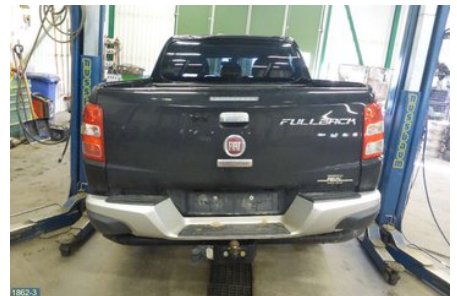

Vehicle - Fiat Fullback

Chassi no.:	Model year:	Milage:	Fuel:
ZFAKVJY10G9001523	2016	4.679	Diesel

Colour:	Colour code:	Interior:	Interior code:
SVART	X08	SVART SKINN	46D

Gearbox:	Gearbox no.:	Gearbox ratio:	Group code:
AUT (AT5) 5 STEG	AUT (2700A391+3200A203)	3,912	-

Engine:	Engine code:	Manufacturing date:	Registration date:
2,4D (133KW)	4N15	201603	20160928

Description:
4DPICKUP2,4D 4WD AUT ABSESP GPS BACKKAMERA