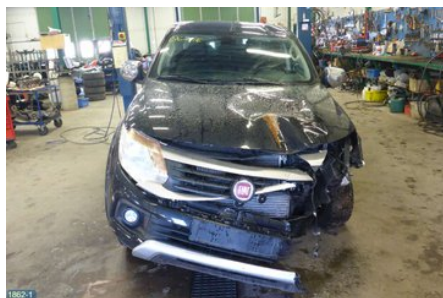

Tel.: 019-450690

Fax: 019-450692

www.svenskbilatervinning.se

Part - 4D Lift pane

Stock no.:	Position:	Quality:	Fits fr./to m.y
W11011	Left rear	A* LITE SMÅ REPOR	-
New code:	Manufacturer:	Manufacturer no.:	Original no.:
-	-	-	-
Description:	-		

Vehicle - Fiat Fullback

Chassi no.:	Model year:	Milage:	Fuel:
ZFAKVJY10G9001523	2016	4.679	Diesel
Colour:	Colour code:	Interior:	Interior code:
SVART	X08	SVART SKINN	46D
Gearbox:	Gearbox no.:	Gearbox ratio:	Group code:
AUT (AT5) 5 STEG	AUT (2700A391+3200A203)	3,912	-
Engine:	Engine code:	Manufacturing date:	Registration date:
2,4D (133KW)	4N15	201603	20160928
Description:	4DPICKUP2,4D 4WD AUT ABSESP GPS BACKKAMERA		