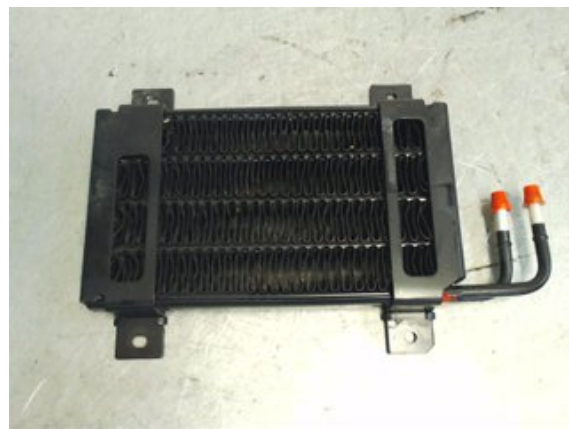

Tel.: 019-450690

Fax: 019-450692

www.svenskbilatervinning.se

Part - Bränslekylare

Stock no.:	Position:	Quality:	Fits fr./to m.y
W178249		A	-
New code:	Manufacturer:	Manufacturer no.:	Original no.:
	-	-	-
Description:			
-			

Vehicle - Fiat Fullback

Chassi no.:	Model year:	Milage:	Fuel:
ZFAKVJY10G9001523	2016	4.679	Diesel
Colour:	Colour code:	Interior:	Interior code:
SVART	X08	SVART SKINN	46D
Gearbox:	Gearbox no.:	Gearbox ratio:	Group code:
AUT (AT5) 5 STEG	AUT (2700A391+3200A203)	3,912	-
Engine:	Engine code:	Manufacturing date:	Registration date:
2,4D (133KW)	4N15	201603	20160928
Description:			
4DPICKUP2,4D 4WD AUT ABSESP GPS BACKKAMERA			