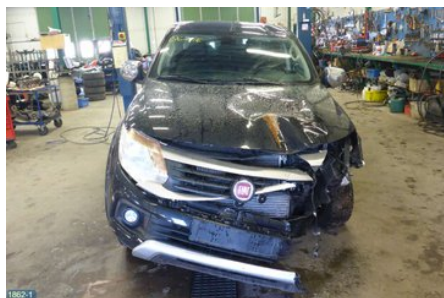

Vehicle - Fiat Fullback

Chassi no.:	Model year:	Milage:	Fuel:
ZFAKVJY10G9001523	2016	4.679	Diesel
Colour:	Colour code:	Interior:	Interior code:
SVART	X08	SVART SKINN	46D
Gearbox:	Gearbox no.:	Gearbox ratio:	Group code:
AUT (AT5) 5 STEG	AUT (2700A391+3200A203)	3,912	-
Engine:	Engine code:	Manufacturing date:	Registration date:
2,4D (133KW)	4N15	201603	20160928
Description:			
4DPICKUP2,4D 4WD AUT ABSESP GPS BACKKAMERA			