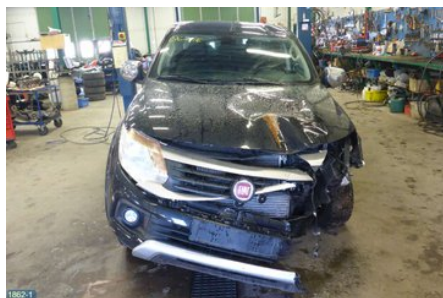

Vehicle - Fiat Fullback

Chassi no.:	Model year:	Milage:	Fuel:
ZFAKVJY10G9001523	2016	4.679	Diesel
Colour:	Colour code:	Interior:	Interior code:
SVART	X08	SVART SKINN	46D
Gearbox:	Gearbox no.:	Gearbox ratio:	Group code:
AUT (AT5) 5 STEG	AUT (2700A391+3200A203)	3,912	-
Engine:	Engine code:	Manufacturing date:	Registration date:
2,4D (133KW)	4N15	201603	20160928
Description:			
4DPICKUP2,4D 4WD AUT ABSESP GPS BACKKAMERA