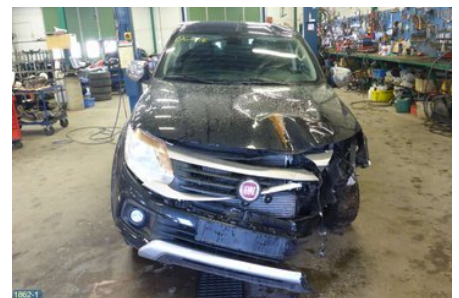

Tel.: 019-450690

Fax: 019-450692

www.svenskbilatervinning.se

Part - Electric lift Switches

| | | | |
|------------------|---------------|-------------------|-----------------|
| Stock no.: | Position: | Quality: | Fits fr./to m.y |
| W177909 | | A | - |
| New code: | Manufacturer: | Manufacturer no.: | Original no.: |
| | - | - | - |
| Description: | | | |
| 1 KNAPP, 5 STIFT | | | |

Vehicle - Fiat Fullback

| | | | |
|--|-------------------------|---------------------|--------------------|
| Chassi no.: | Model year: | Milage: | Fuel: |
| ZFAKVJY10G9001523 | 2016 | 4.679 | Diesel |
| Colour: | Colour code: | Interior: | Interior code: |
| SVART | X08 | SVART SKINN | 46D |
| Gearbox: | Gearbox no.: | Gearbox ratio: | Group code: |
| AUT (AT5) 5 STEG | AUT (2700A391+3200A203) | 3,912 | - |
| Engine: | Engine code: | Manufacturing date: | Registration date: |
| 2,4D (133KW) | 4N15 | 201603 | 20160928 |
| Description: | | | |
| 4DPICKUP2,4D 4WD AUT ABSESP GPS BACKKAMERA | | | |