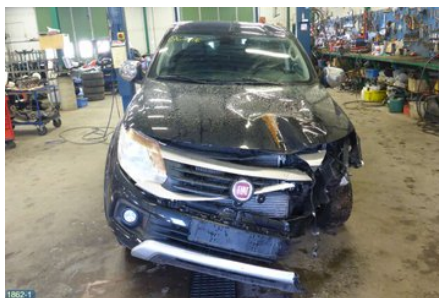

### Vehicle - Fiat Fullback

Chassi no.:	Model year:	Milage:	Fuel:
ZFAKVJY10G9001523	2016	4.679	Diesel
Colour:	Colour code:	Interior:	Interior code:
SVART	X08	SVART SKINN	46D
Gearbox:	Gearbox no.:	Gearbox ratio:	Group code:
AUT (AT5) 5 STEG	AUT (2700A391+3200A203)	3,912	-
Engine:	Engine code:	Manufacturing date:	Registration date:
2,4D (133KW)	4N15	201603	20160928
Description: 4DPICKUP2,4D 4WD AUT ABSESP GPS BACKKAMERA			