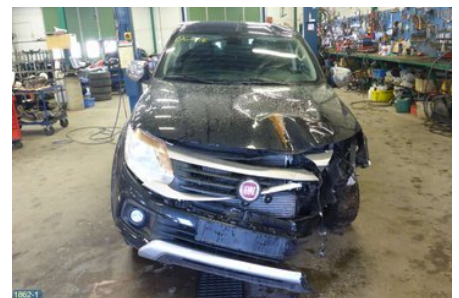

Vehicle - Fiat Fullback

Chassi no.:	Model year:	Milage:	Fuel:
ZFAKVJY10G9001523	2016	4.679	Diesel
Colour:	Colour code:	Interior:	Interior code:
SVART	X08	SVART SKINN	46D
Gearbox:	Gearbox no.:	Gearbox ratio:	Group code:
AUT (AT5) 5 STEG	AUT (2700A391+3200A203)	3,912	-
Engine:	Engine code:	Manufacturing date:	Registration date:
2,4D (133KW)	4N15	201603	20160928
Description:			
4DPICKUP2,4D 4WD AUT ABSESP GPS BACKKAMERA			