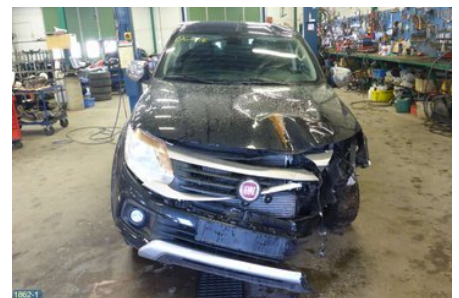

Tel.: 019-450690

Fax: 019-450692

www.svenskbilatervinning.se

Part - Gear Box Control unit

Stock no.:	Position:	Quality:	Fits fr./to m.y
W177649		A	-
New code:	Manufacturer:	Manufacturer no.:	Original no.:
	AISIN	JFFC003560 16A	-
Description:	-		

Vehicle - Fiat Fullback

Chassi no.:	Model year:	Milage:	Fuel:
ZFAKVJY10G9001523	2016	4.679	Diesel
Colour:	Colour code:	Interior:	Interior code:
SVART	X08	SVART SKINN	46D
Gearbox:	Gearbox no.:	Gearbox ratio:	Group code:
AUT (AT5) 5 STEG	AUT (2700A391+3200A203)	3,912	-
Engine:	Engine code:	Manufacturing date:	Registration date:
2,4D (133KW)	4N15	201603	20160928
Description:	4DPICKUP2,4D 4WD AUT ABSESP GPS BACKKAMERA		