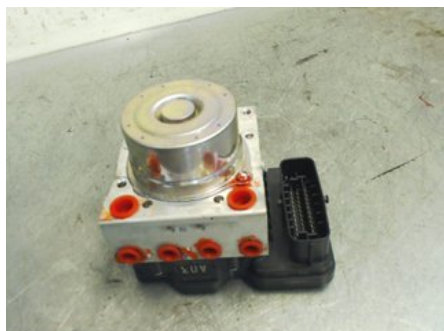

Tel.: 019-450690

Fax: 019-450692

www.svenskbilatervinning.se

Part - ABS Hydraulic Aggregate

Stock no.:	Position:	Quality:	Fits fr./to m.y
W177579		A	-
New code:	Manufacturer:	Manufacturer no.:	Original no.:
	-	116040-40021 ADVICS	-
Description:	-		

Vehicle - Fiat Fullback

Chassi no.:	Model year:	Milage:	Fuel:
ZFAKVJY10G9001523	2016	4.679	Diesel
Colour:	Colour code:	Interior:	Interior code:
SVART	X08	SVART SKINN	46D
Gearbox:	Gearbox no.:	Gearbox ratio:	Group code:
AUT (AT5) 5 STEG	AUT (2700A391+3200A203)	3,912	-
Engine:	Engine code:	Manufacturing date:	Registration date:
2,4D (133KW)	4N15	201603	20160928
Description:	4DPICKUP2,4D 4WD AUT ABSESP GPS BACKKAMERA		