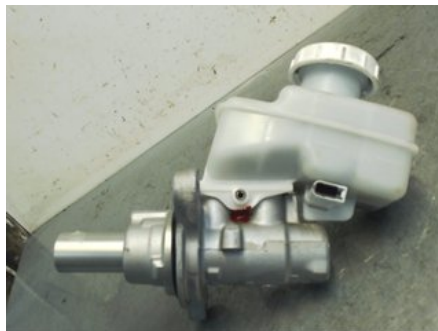

Tel.: 019-450690

Fax: 019-450692

www.svenskbilatervinning.se

Part - Main cylinder

Stock no.:	Position:	Quality:	Fits fr./to m.y
W177578		A	-
New code:	Manufacturer:	Manufacturer no.:	Original no.:
	BOSCH	02302241525 BOSCH	-
Description:			
815492, INK VÄTSKEBEHÅLLARE			

Vehicle - Fiat Fullback

Chassi no.:	Model year:	Milage:	Fuel:
ZFAKVJY10G9001523	2016	4.679	Diesel
Colour:	Colour code:	Interior:	Interior code:
SVART	X08	SVART SKINN	46D
Gearbox:	Gearbox no.:	Gearbox ratio:	Group code:
AUT (AT5) 5 STEG	AUT (2700A391+3200A203)	3,912	-
Engine:	Engine code:	Manufacturing date:	Registration date:
2,4D (133KW)	4N15	201603	20160928
Description:			
4DPICKUP2,4D 4WD AUT ABSESP GPS BACKKAMERA			