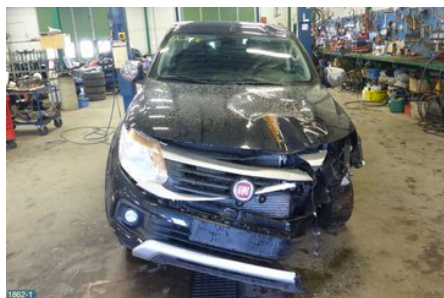

Vehicle - Fiat Fullback

| | | | |
|--|-------------------------|---------------------|--------------------|
| Chassi no.: | Model year: | Milage: | Fuel: |
| ZFAKVJY10G9001523 | 2016 | 4.679 | Diesel |
| Colour: | Colour code: | Interior: | Interior code: |
| SVART | X08 | SVART SKINN | 46D |
| Gearbox: | Gearbox no.: | Gearbox ratio: | Group code: |
| AUT (AT5) 5 STEG | AUT (2700A391+3200A203) | 3,912 | - |
| Engine: | Engine code: | Manufacturing date: | Registration date: |
| 2,4D (133KW) | 4N15 | 201603 | 20160928 |
| Description: | | | |
| 4DPICKUP2,4D 4WD AUT ABSESP GPS BACKKAMERA | | | |