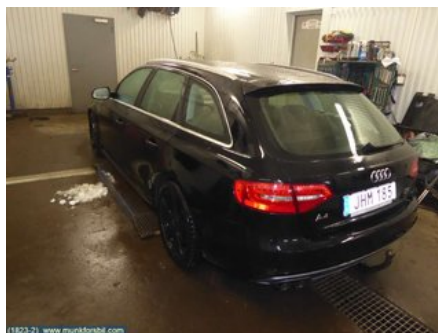

Tel.: 0563-52020

Fax:

www.munkforsbil.com

Part - Drive shaft

Stock no.:	Position:	Quality:	Fits fr./to m.y
W4841	Right rear	A	-
New code:	Manufacturer:	Manufacturer no.:	Original no.:
	-	-	8K0501203M
Description:			
2,0TDI AUT 4WD			

Vehicle - Audi A4, S4

Chassi no.:	Model year:	Milage:	Fuel:
WAUZZZ8K1FA022791	2015	15.560	Diesel
Colour:	Colour code:	Interior:	Interior code:
SVART	LY9B	TYG	N2E/FZ
Gearbox:	Gearbox no.:	Gearbox ratio:	Group code:
AUT	PJU	-	-
Engine:	Engine code:	Manufacturing date:	Registration date:
2,0TDI	CNHA	N/A	N/A
Description:			
2,0TDI AUT 4WD CBI ABS AC S-LINE 11-07-2014			