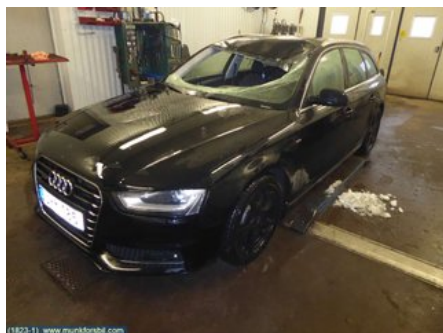

Vehicle - Audi A4, S4

Chassi no.:	Model year:	Milage:	Fuel:
WAUZZZ8K1FA022791	2015	15.560	Diesel
Colour:	Colour code:	Interior:	Interior code:
SVART	LY9B	TYG	N2E/FZ
Gearbox:	Gearbox no.:	Gearbox ratio:	Group code:
AUT	PJU	-	-
Engine:	Engine code:	Manufacturing date:	Registration date:
2,0TDI	CNHA	N/A	N/A
Description:			
2,0TDI AUT 4WD CBI ABS AC S-LINE 11-07-2014