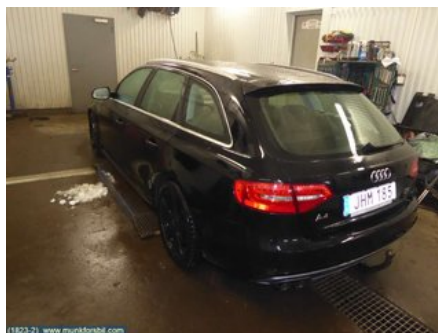

Tel.: 0563-52020

Fax:

www.munkforsbil.com

Part - Deliverer

Stock no.:	Position:	Quality:	Fits fr./to m.y
W1355		A	-
New code:	Manufacturer:	Manufacturer no.:	Original no.:
	-	0445110471	04L130277AE
Description:			
2,0TDI			

Vehicle - Audi A4, S4

Chassi no.:	Model year:	Milage:	Fuel:
WAUZZZ8K1FA022791	2015	15.560	Diesel
Colour:	Colour code:	Interior:	Interior code:
SVART	LY9B	TYG	N2E/FZ
Gearbox:	Gearbox no.:	Gearbox ratio:	Group code:
AUT	PJU	-	-
Engine:	Engine code:	Manufacturing date:	Registration date:
2,0TDI	CNHA	N/A	N/A
Description:			
2,0TDI AUT 4WD CBI ABS AC S-LINE 11-07-2014			