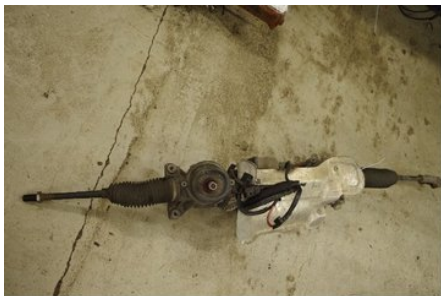

Vehicle - Audi A3, S3

Chassi no.:	Model year:	Milage:	Fuel:
WAUZZZ8P86A185711	2006	8.505	Bensin
Colour:	Colour code:	Interior:	Interior code:
SVART	Z9Y	Grått Tyg	MB
Gearbox:	Gearbox no.:	Gearbox ratio:	Group code:
MANUELL	FVH	-	-
Engine:	Engine code:	Manufacturing date:	Registration date:
-	BSE	202006	200604
Description:			
-