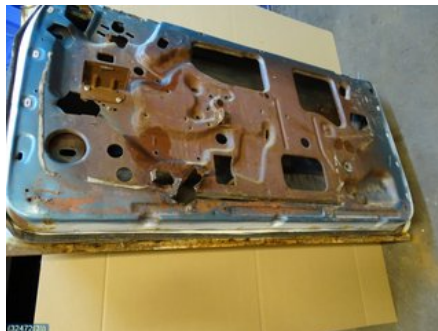

### Part - 2D Door

Stock no.:	Position:	Quality:	Fits fr./to m.y
W32472	Right	B	-
New code:	Manufacturer:	Manufacturer no.:	Original no.:
-	-	-	-
Description: ROST FINNS			

### Vehicle - Cadillac DeVille

Chassi no.:	Model year:	Milage:	Fuel:
66-68257FWD6000	1966	18.000	Bensin
Colour:	Colour code:	Interior:	Interior code:
VIT	28-	TYG VINYL	228-
Gearbox:	Gearbox no.:	Gearbox ratio:	Group code:
AUTOMAT	-	-	-
Engine:	Engine code:	Manufacturing date:	Registration date:
429 V8	-	-	-
Description: 2 DR HTKALIFORNIEN IMPORT			