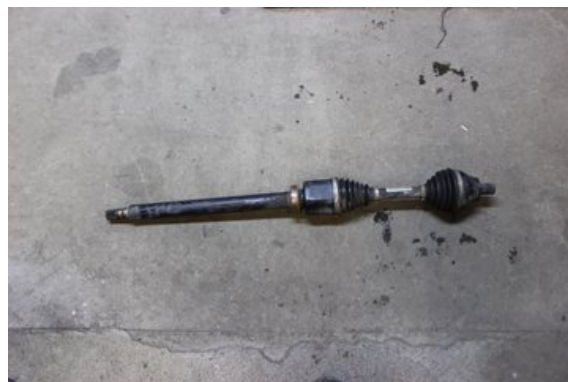

Tel.: 010-4974230

Fax:

www.allbildelar.se

Part - Drive shaft

Stock no.:	Position:	Quality:	Fits fr./to m.y
W428258	Right front	A	-
New code:	Manufacturer:	Manufacturer no.:	Original no.:
-	-	-	36050790
Description:			
-			

Vehicle - Volvo V70

Chassi no.:	Model year:	Milage:	Fuel:
YV1BW714091078042	2009	18.061	Diesel
Colour:	Colour code:	Interior:	Interior code:
TITANIUM GREY PEARL	-	VORLEA/SSBEI/SOFTBEI/NV	-
Gearbox:	Gearbox no.:	Gearbox ratio:	Group code:
AUTOMAT	TF-80SC 6906105	-	-
Engine:	Engine code:	Manufacturing date:	Registration date:
2.4 D5	D5244T4	200807	20080702
Description:			
01 V70 2.4 D5 AUTOMAT 5DR CBI DIESEL			