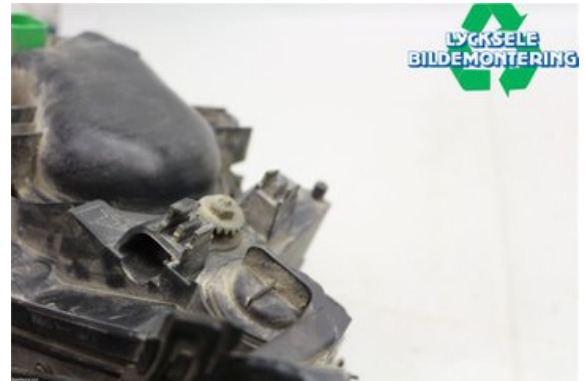

### Part - Head light

Stock no.:	Position:	Quality:	Fits fr./to m.y
W348309	Left front	M <i>Fäste skadat, se foto</i>	-
New code:	Manufacturer:	Manufacturer no.:	Original no.:
0301174201	AL	-	1435624
Description:	HALOGEN H7/H1. AL		