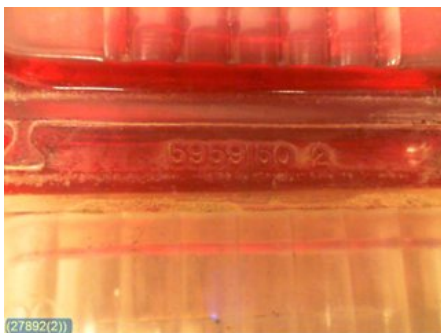

Tel.: 0141-219822

Fax:

www.hk-bildemontering.com

Part - Tail light glass

Stock no.:	Position:	Quality:	Fits fr./to m.y
W27892	Right	A	-
New code:	Manufacturer:	Manufacturer no.:	Original no.:
-	-	-	5959150
Description: LIKSIDIGA , LIKSIDIGA			

Vehicle - Cadillac DeVille

Chassi no.:	Model year:	Milage:	Fuel:
F8184910	1968	18.231	Bensin
Colour:	Colour code:	Interior:	Interior code:
RÖD	-	-	-
Gearbox:	Gearbox no.:	Gearbox ratio:	Group code:
AUT	-	-	CA_000000
Engine:	Engine code:	Manufacturing date:	Registration date:
472	-	-	-
Description: 2DR CAB			