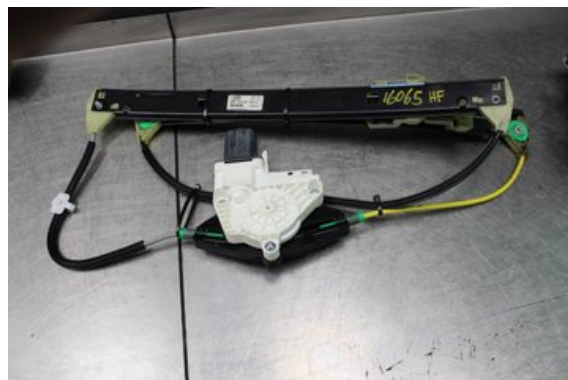

### Part - Window lifter electric complete

Stock no.:	Position:	Quality:	Fits fr./to m.y
W505432		A	-
New code:	Manufacturer:	Manufacturer no.:	Original no.:
-	-	8K0837462A	8K0837462A
Description:			
Testad OK			

### Vehicle - Audi A4, S4

Chassi no.:	Model year:	Milage:	Fuel:
WAUZZZ8K5CA031814	2012	8.175	Diesel
Colour:	Colour code:	Interior:	Interior code:
SILVER	-	-	-
Gearbox:	Gearbox no.:	Gearbox ratio:	Group code:
6vx/LLM	0B1300027L	-	-
Engine:	Engine code:	Manufacturing date:	Registration date:
2.0TDI/CJCB	03L100031C	201107	2011-09-27
Description:			
2.0TDI 136HK 2.0TDI/CJCB 6VXL/LLM 5DR HGV DIESEL			