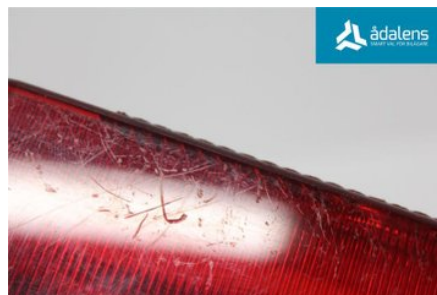

Vehicle - ATV Arctic Cat

Chassi no.:	Model year:	Milage:	Fuel:
4UF05ATV85T237042	2005	-	-
Colour:	Colour code:	Interior:	Interior code:
FLERF	-	-	-
Gearbox:	Gearbox no.:	Gearbox ratio:	Group code:
-	-	-	-
Engine:	Engine code:	Manufacturing date:	Registration date:
400	K425	-	20041129
Description:			
400 4X4 AUTO 400