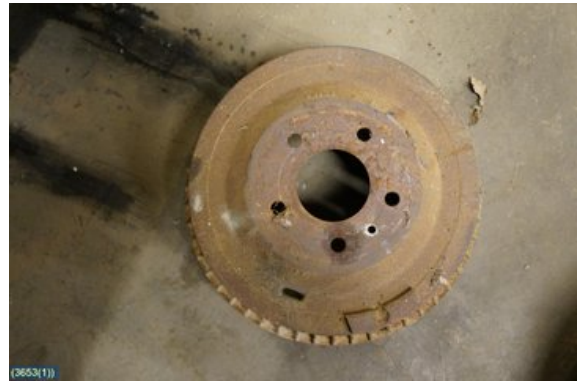

Tel.: 0141-219822

Fax:

www.hk-bildemontering.com

Part - Brake drum

Stock no.:	Position:	Quality:	Fits fr./to m.y
W3653	Rear	A	-
New code:	Manufacturer:	Manufacturer no.:	Original no.:
-	-	-	-
Description: BROMSTRUMMA BAK.			

Vehicle - Cadillac DeVille

Chassi no.:	Model year:	Milage:	Fuel:
66-68357FWD17999	1966	-	Bensin
Colour:	Colour code:	Interior:	Interior code:
BRUN	44-66	TYG	-
Gearbox:	Gearbox no.:	Gearbox ratio:	Group code:
AUTOMAT	-	-	-
Engine:	Engine code:	Manufacturing date:	Registration date:
429 V8	-	-	-
Description: 2 DR HT DEVILLE			