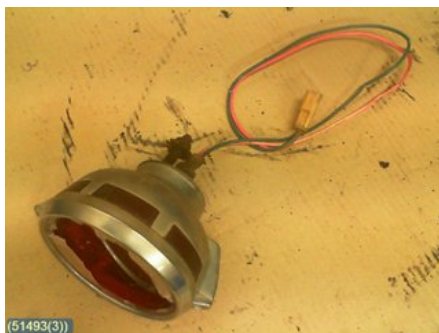

Vehicle - Cadillac DeVille

Chassi no.:	Model year:	Milage:	Fuel:
60-6229FW15890	1960	13.078	Bensin
Colour:	Colour code:	Interior:	Interior code:
VIT	12	BLÅ	33
Gearbox:	Gearbox no.:	Gearbox ratio:	Group code:
AUTOMAT	-	-	-
Engine:	Engine code:	Manufacturing date:	Registration date:
390 V8	-	-	-

Description:

4DR SEDAN DEVILLEKALIFORNIA IMPORT