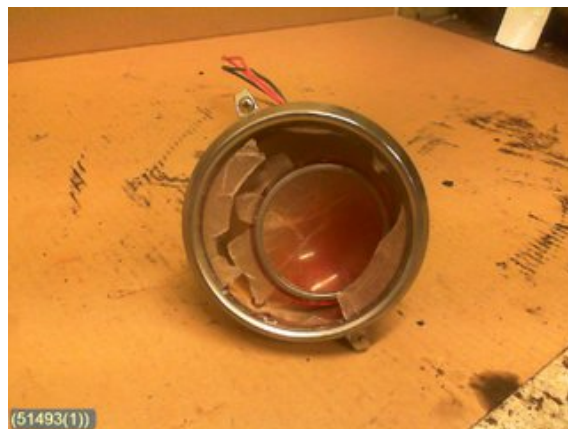

### Part - Tail light

Stock no.:	Position:	Quality:	Fits fr./to m.y
W51493	Left	A	-
New code:	Manufacturer:	Manufacturer no.:	Original no.:
-	-	-	-

Description:

OBS PLASTEN ÄR TRASIG SE FOTO. BROMSLJUS LIKSIDIG

### Vehicle - Cadillac DeVille

Chassi no.:	Model year:	Milage:	Fuel:
60-6229FW15890	1960	13.078	Bensin
Colour:	Colour code:	Interior:	Interior code:
VIT	12	BLÅ	33
Gearbox:	Gearbox no.:	Gearbox ratio:	Group code:
AUTOMAT	-	-	-
Engine:	Engine code:	Manufacturing date:	Registration date:
390 V8	-	-	-