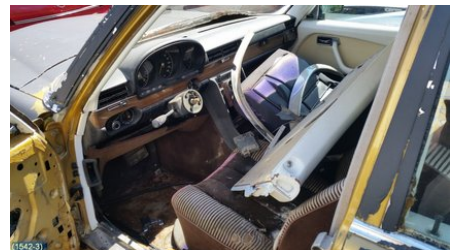

### Vehicle - Mercedes 280-450 (W116) 73-80

Chassi no.:	Model year:	Milage:	Fuel:
-	1976	18.526	Bensin
Colour:	Colour code:	Interior:	Interior code:
GULD (MATTSVART)	-	BRUN VELOUR	-
Gearbox:	Gearbox no.:	Gearbox ratio:	Group code:
AUTOMAT	-	3,06	-
Engine:	Engine code:	Manufacturing date:	Registration date:
450 V8 147KW	M117.985	-	-
Description:			
4 DR S-KLASS			