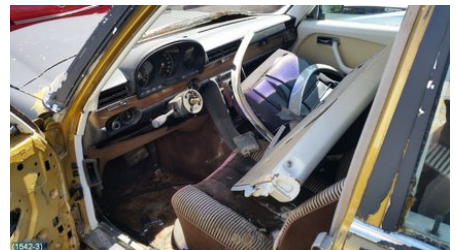

Vehicle - Mercedes 280-450 (W116) 73-80

Chassi no.:	Model year:	Milage:	Fuel:
-	1976	18.526	Bensin
Colour:	Colour code:	Interior:	Interior code:
GULD (MATTSVART)	-	BRUN VELOUR	-
Gearbox:	Gearbox no.:	Gearbox ratio:	Group code:
AUTOMAT	-	3,06	-
Engine:	Engine code:	Manufacturing date:	Registration date:
450 V8 147KW	M117.985	-	-
Description:			
4 DR S-KLASS