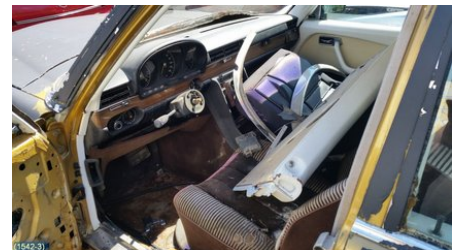

Vehicle - Mercedes 280-450 (W116) 73-80

Chassi no.:	Model year:	Milage:	Fuel:
-	1976	18.526	Bensin
Colour:	Colour code:	Interior:	Interior code:
GULD (MATTSVART)	-	BRUN VELOUR	-
Gearbox:	Gearbox no.:	Gearbox ratio:	Group code:
AUTOMAT	-	3,06	-
Engine:	Engine code:	Manufacturing date:	Registration date:
450 V8 147KW	M117.985	-	-
Description:	4 DR S-KLASS